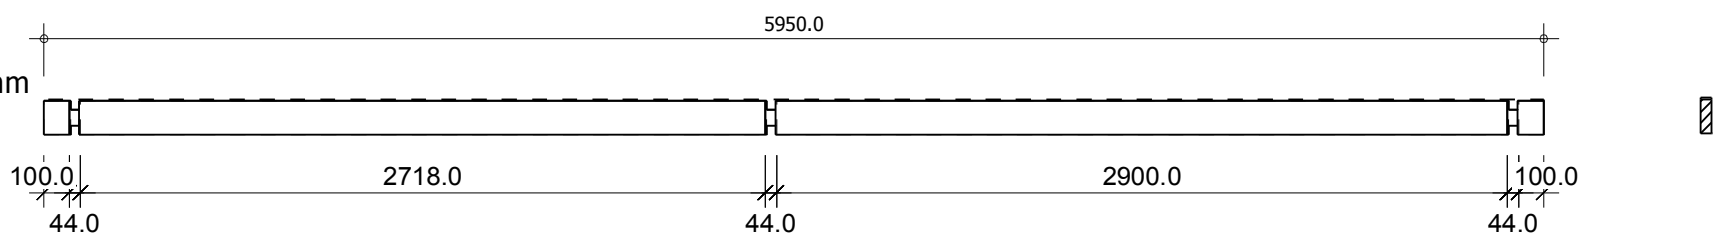

No: 58

Pcs: 1

B/H: 44.0mm/135.0mm

L: 5950.0mm

SPARE PART