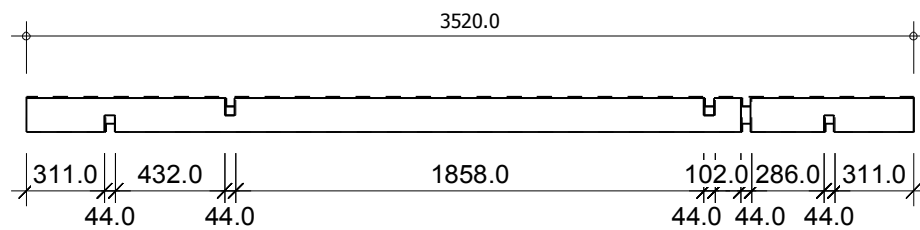

DOOR
850X1920

INSIDE DOOR
850X1920

DOUBLE WINDOW
1380X1050

WINDOW
700X1050

WINDOW
520X520

E.CER GITA 44mm

E.CER GITA 44mm

E.CER GITA 44mm

STORM BRACES

*Installation example.

VAULTS: B, F

VAULTS: D, E

No: 1
Pcs: 4
B/H: 44.0mm/135.0mm
L: 660.0mm

No: 2
Pcs: 4
B/H: 44.0mm/135.0mm
L: 1620.0mm

No: 3
Pcs: 2
B/H: 44.0mm/135.0mm
L: 2580.0mm

No: 4
Pcs: 2
B/H: 44.0mm/135.0mm
L: 2580.0mm

No: 5
Pcs: 2
B/H: 44.0mm/135.0mm
L: 3520.0mm

No: 6
Pcs: 2
B/H: 44.0mm/135.0mm
L: 3520.0mm

No: 7
Pcs: 2
B/H: 44.0mm/135.0mm
L: 4480.0mm

No: 8
Pcs: 2
B/H: 44.0mm/135.0mm
L: 4480.0mm

No: 9
Pcs: 2
B/H: 44.0mm/135.0mm
L: 5420.0mm

No: 10
Pcs: 2
B/H: 44.0mm/135.0mm
L: 5420.0mm

No: 11
Pcs: 2
B/H: 44.0mm/135.0mm
L: 5950.0mm

No: 12
Pcs: 2
B/H: 44.0mm/135.0mm
L: 5950.0mm

No: 13
Pcs: 14
B/H: 44.0mm/135.0mm
L: 264.0mm

No: 14
Pcs: 15
B/H: 44.0mm/135.0mm
L: 300.0mm