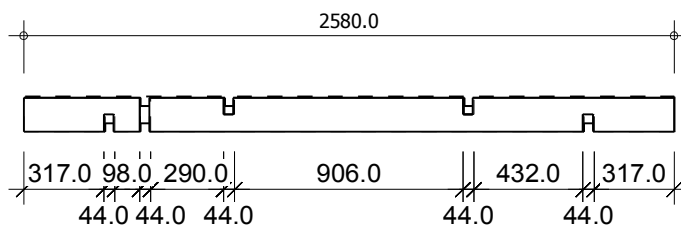

DOOR
850X1920

INSIDE DOOR
850X1920

DOUBLE WINDOW
1380X1050

WINDOW
700X1050

WINDOW
520X520

E.CER GITA 44mm

E.CER GITA 44mm

E.CER GITA 44mm

STORM BRACES

*Installation example.

VAULTS: B, F

VAULTS: D, E

No: 1
Pcs: 4
B/H: 44.0mm/135.0mm
L: 660.0mm

No: 2
Pcs: 4
B/H: 44.0mm/135.0mm
L: 1620.0mm

No: 3
Pcs: 2
B/H: 44.0mm/135.0mm
L: 2580.0mm

No: 4
Pcs: 2
B/H: 44.0mm/135.0mm
L: 2580.0mm

No: 5
Pcs: 2
B/H: 44.0mm/135.0mm
L: 3520.0mm

No: 6
Pcs: 2
B/H: 44.0mm/135.0mm
L: 3520.0mm

No: 7
Pcs: 2
B/H: 44.0mm/135.0mm
L: 4480.0mm

No: 8
Pcs: 2
B/H: 44.0mm/135.0mm
L: 4480.0mm

No: 9
Pcs: 2
B/H: 44.0mm/135.0mm
L: 5420.0mm

No: 10
Pcs: 2
B/H: 44.0mm/135.0mm
L: 5420.0mm

No: 11
Pcs: 2
B/H: 44.0mm/135.0mm
L: 5950.0mm

No: 12
Pcs: 2
B/H: 44.0mm/135.0mm
L: 5950.0mm

No: 13
Pcs: 14
B/H: 44.0mm/135.0mm
L: 264.0mm

No: 14
Pcs: 15
B/H: 44.0mm/135.0mm
L: 300.0mm