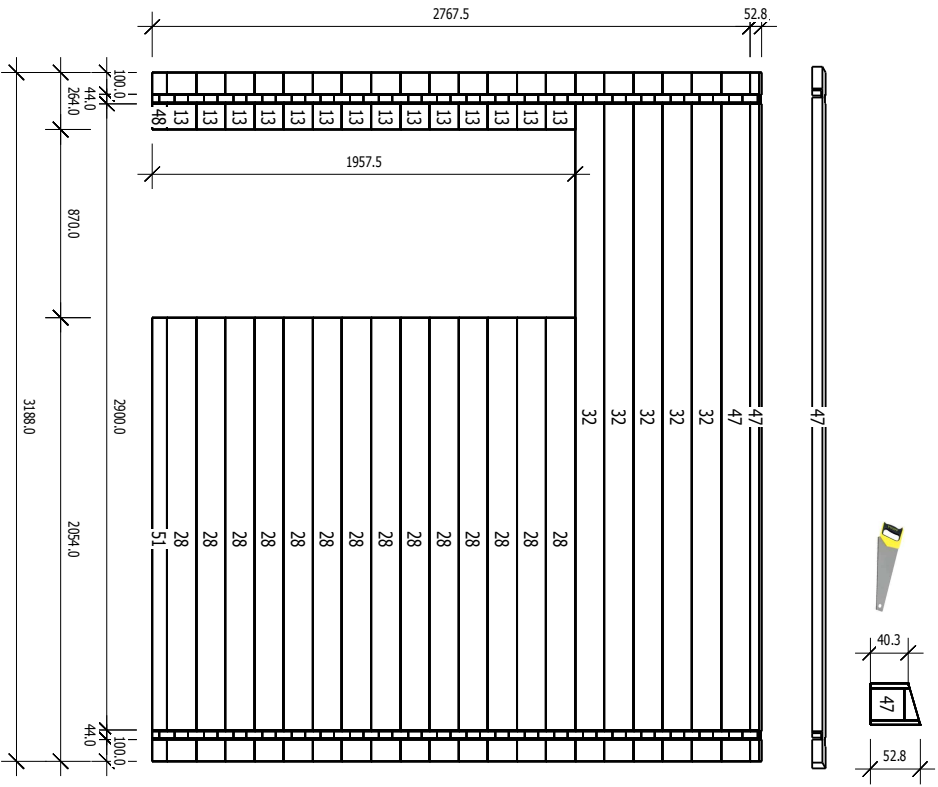

E.CER GITA 44mm

G