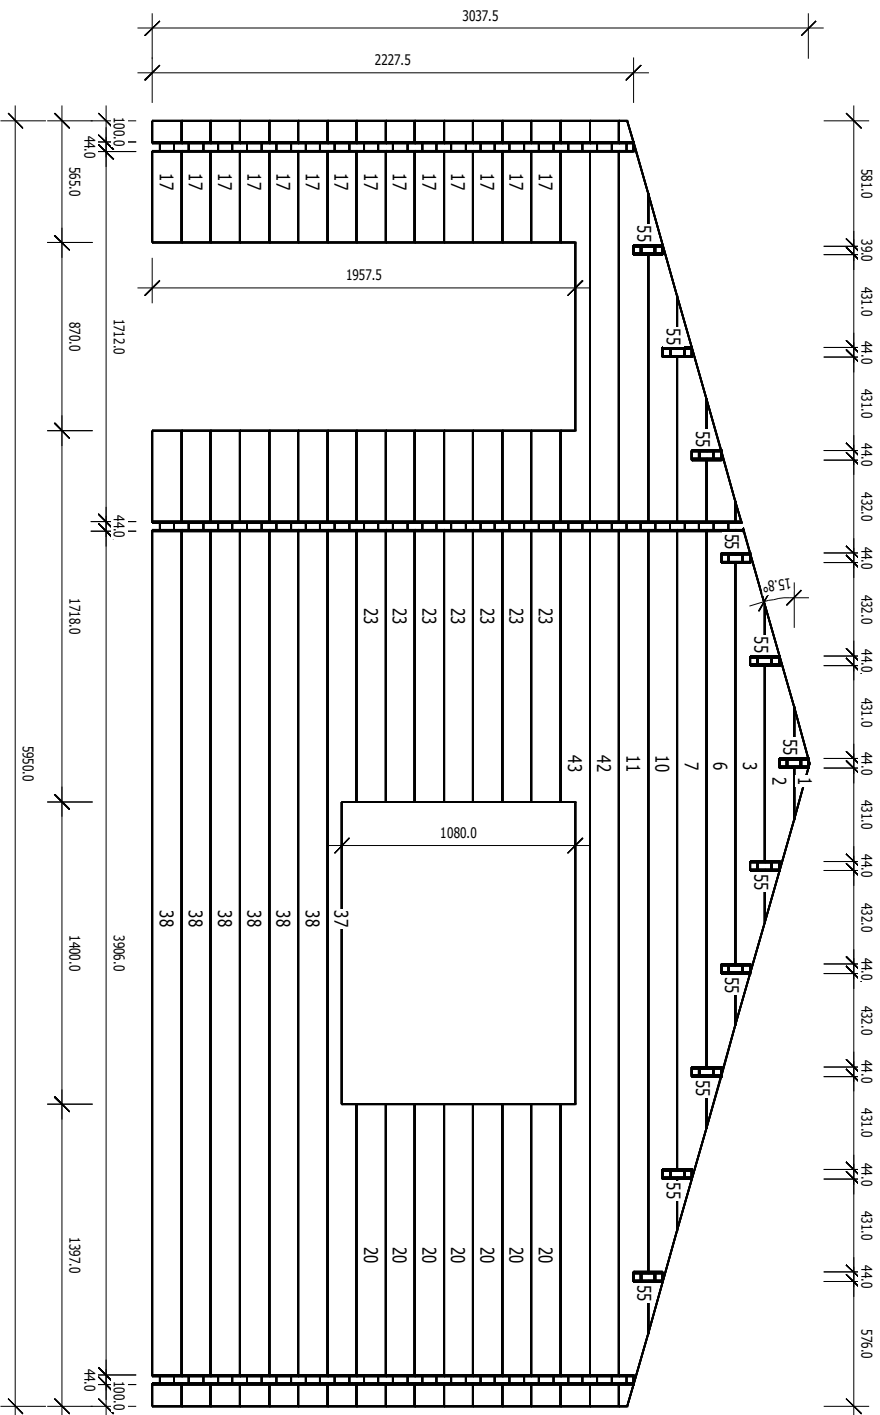

E.CER GITA 44mm

F