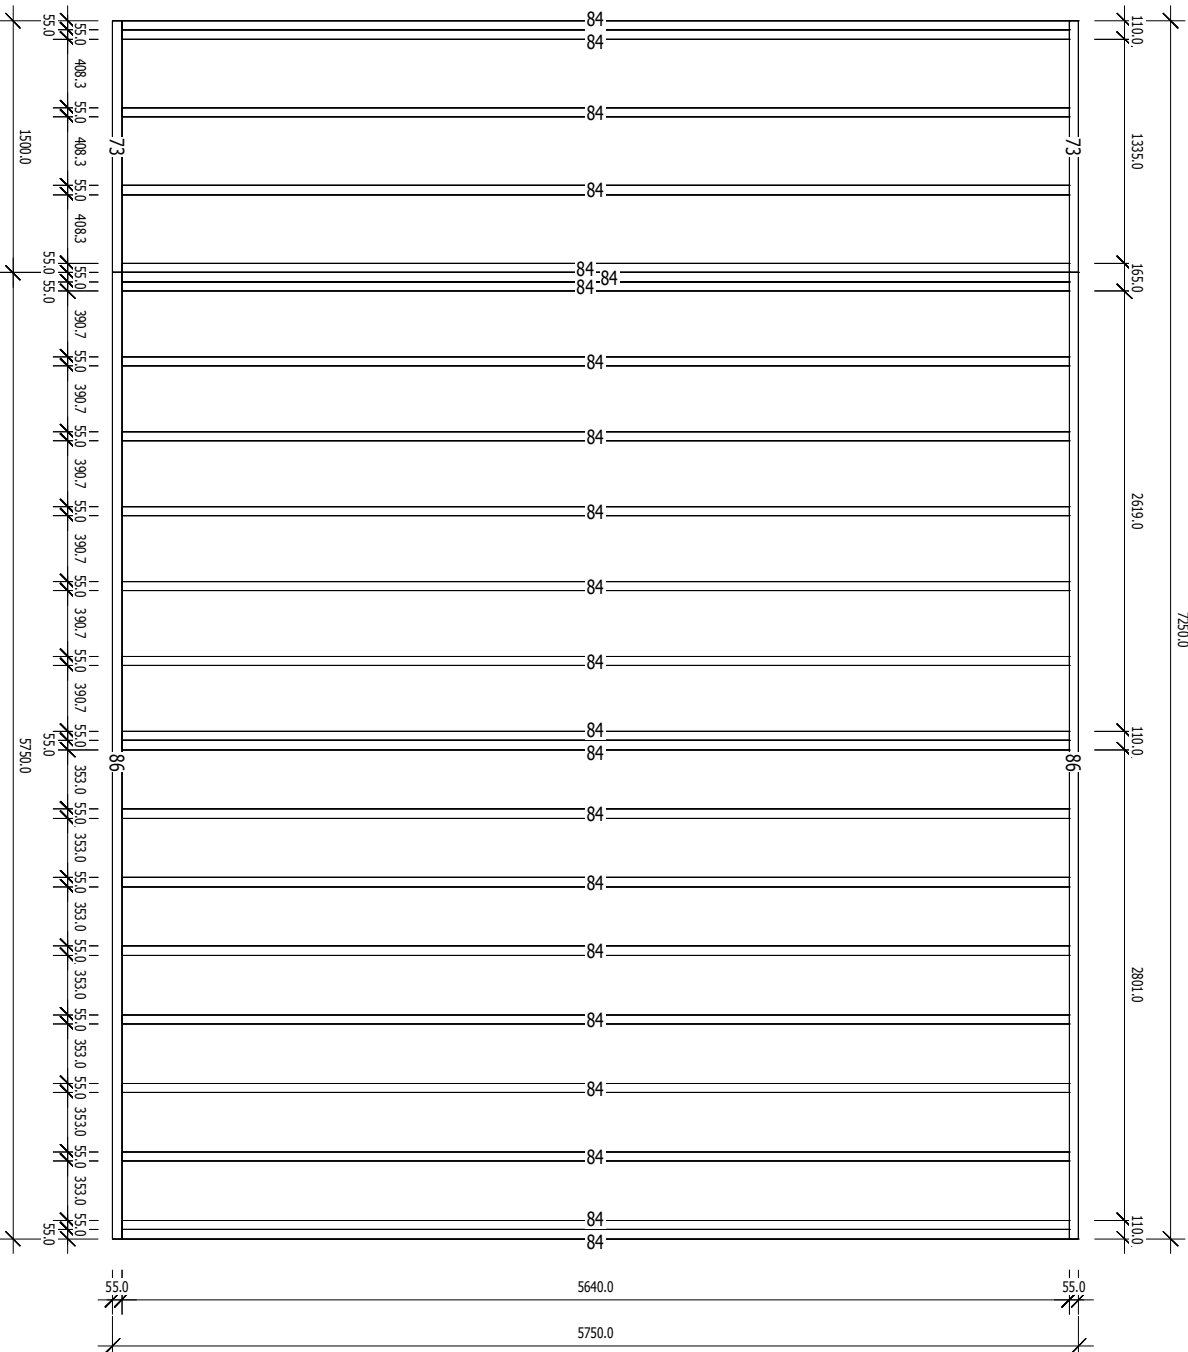

RAFTERS

E.CER GITA 44mm

BASE FRAME

E.CER GITA 44mm

FLOORING

 Part No. 90 length 6 meters

E.CER GITA 44mm

DOOR, WINDOW CASINGS