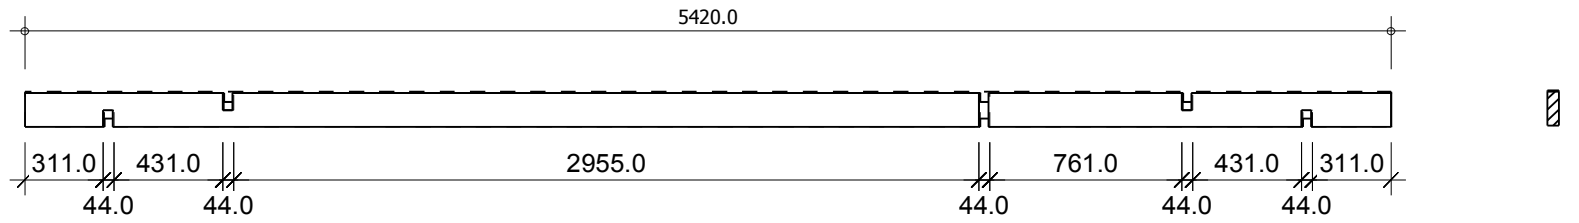

STORM BRACES

*Installation example.

VAULTS: B, F

VAULTS: D, E

No: 1
Pcs: 4
B/H: 44.0mm/135.0mm
L: 660.0mm

No: 2
Pcs: 4
B/H: 44.0mm/135.0mm
L: 1620.0mm

No: 3
Pcs: 2
B/H: 44.0mm/135.0mm
L: 2580.0mm

No: 4
Pcs: 2
B/H: 44.0mm/135.0mm
L: 2580.0mm

No: 5
Pcs: 2
B/H: 44.0mm/135.0mm
L: 3520.0mm

No: 6
Pcs: 2
B/H: 44.0mm/135.0mm
L: 3520.0mm

No: 7
Pcs: 2
B/H: 44.0mm/135.0mm
L: 4480.0mm

No: 8
Pcs: 2
B/H: 44.0mm/135.0mm
L: 4480.0mm

No: 9
Pcs: 2
B/H: 44.0mm/135.0mm
L: 5420.0mm

No: 10
Pcs: 2
B/H: 44.0mm/135.0mm
L: 5420.0mm

No: 11
Pcs: 2
B/H: 44.0mm/135.0mm
L: 5950.0mm

No: 12
Pcs: 2
B/H: 44.0mm/135.0mm
L: 5950.0mm

No: 13
Pcs: 14
B/H: 44.0mm/135.0mm
L: 264.0mm

No: 14
Pcs: 15
B/H: 44.0mm/135.0mm
L: 300.0mm

No: 15
Pcs: 28
B/H: 44.0mm/135.0mm
L: 437.0mm

No: 16
Pcs: 4
B/H: 44.0mm/135.0mm
L: 494.0mm

No: 17
Pcs: 14
B/H: 44.0mm/135.0mm
L: 565.0mm

No: 18
Pcs: 14
B/H: 44.0mm/135.0mm
L: 640.0mm

No: 19
Pcs: 8
B/H: 44.0mm/135.0mm
L: 1143.0mm