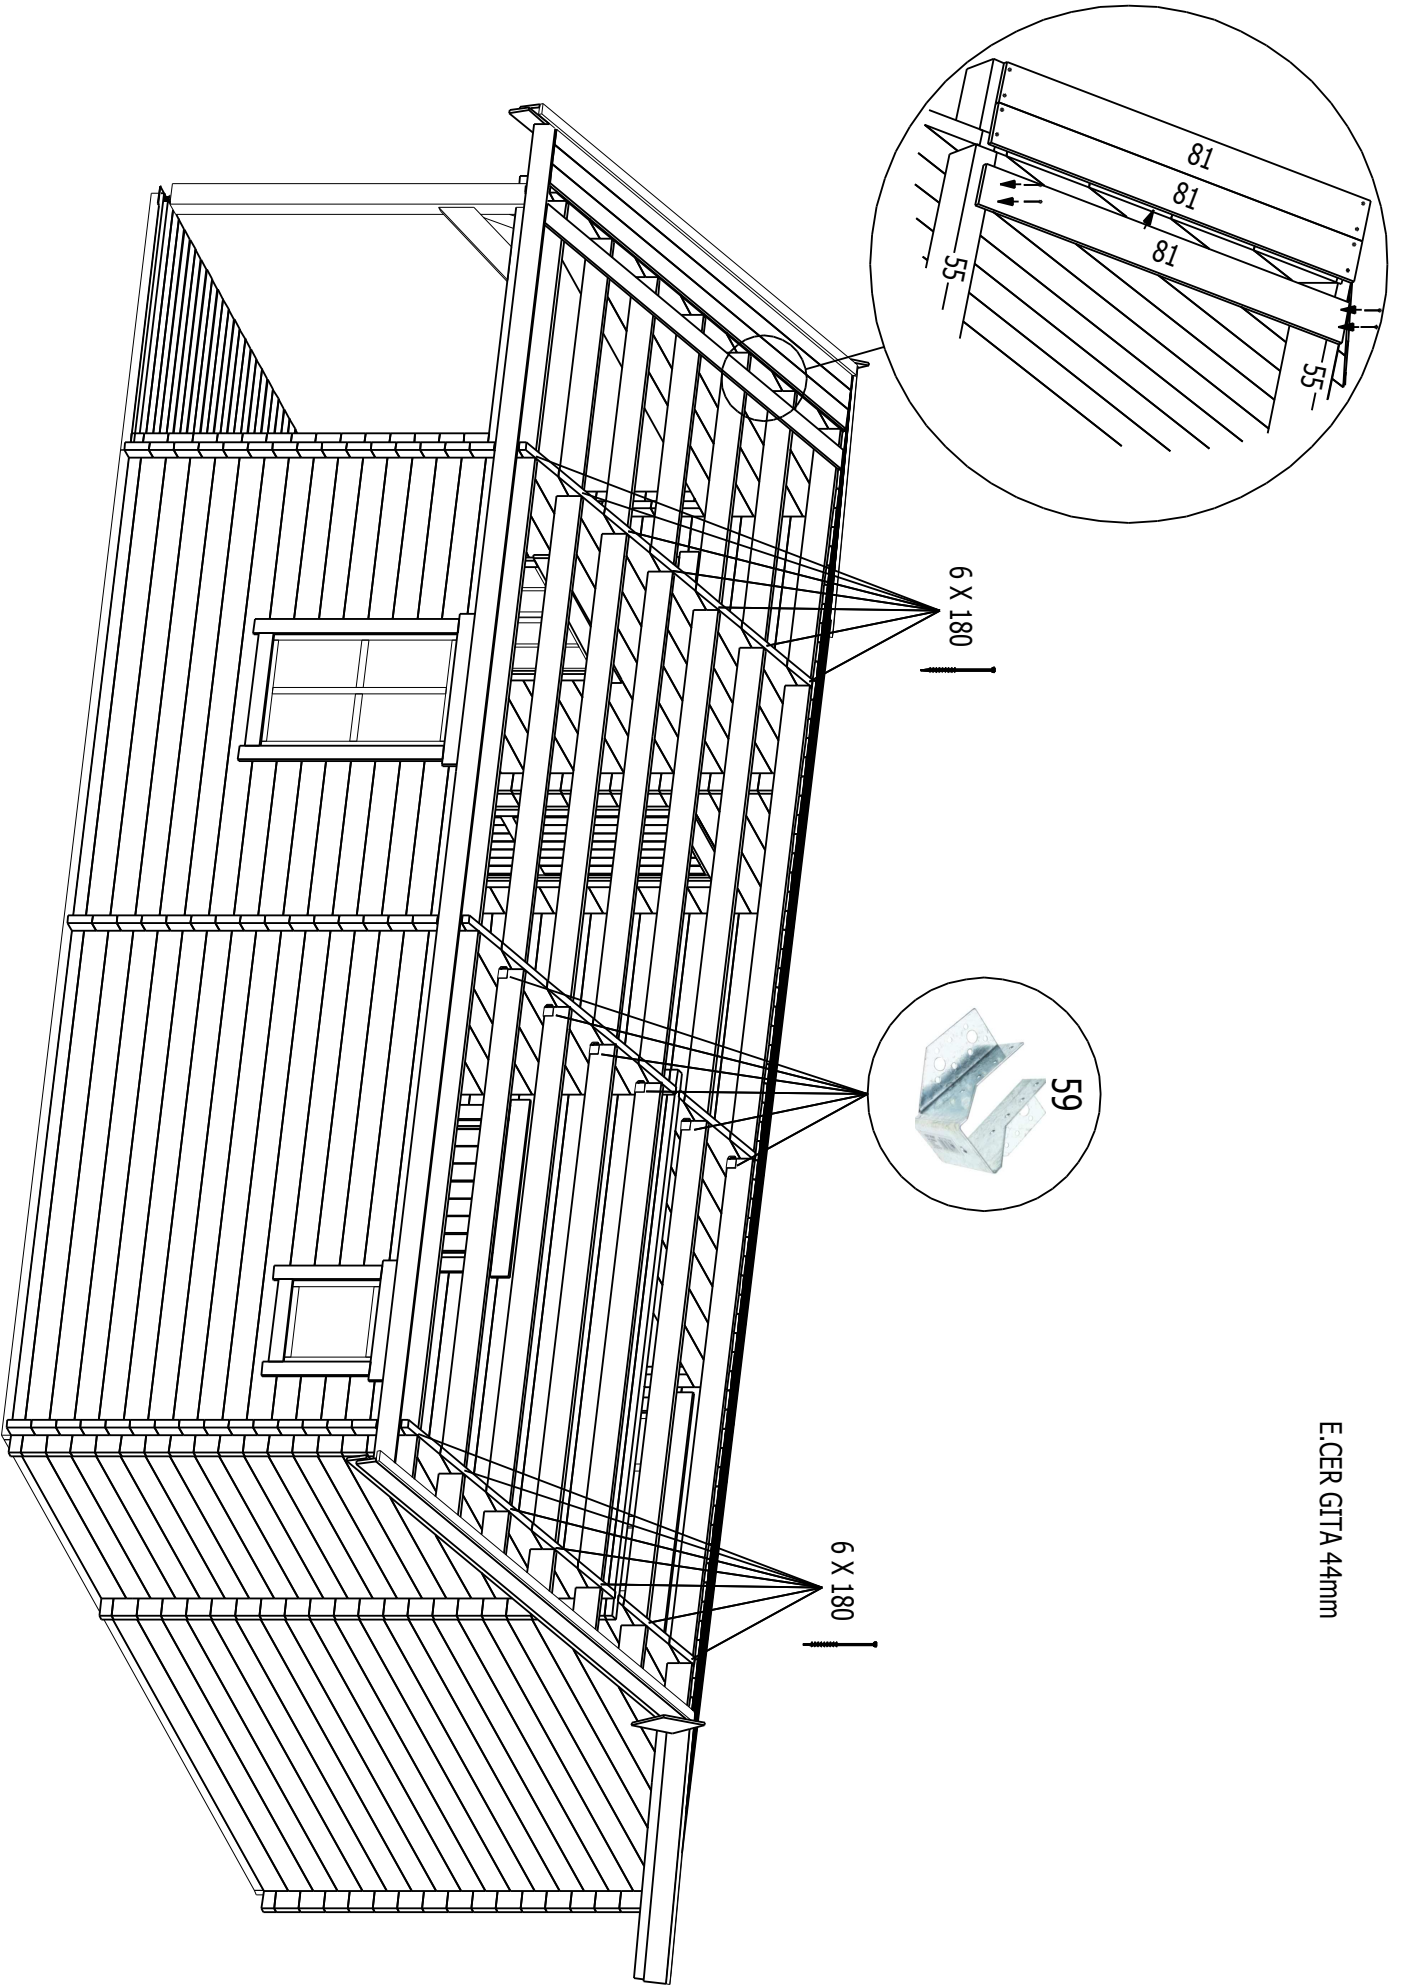

RAFTERS

E.CER GITA 44mm

BASE FRAME

E.CER GITA 44mm

FLOORING

 Part No. 90 length 6 meters

E.CER GITA 44mm

DOOR, WINDOW CASINGS

DOOR
850X1920

INSIDE DOOR
850X1920

DOUBLE WINDOW
1380X1050

WINDOW
700X1050

WINDOW
520X520

E.CER GITA 44mm

E.CER GITA 44mm

E.CER GITA 44mm

STORM BRACES

*Installation example.

VAULTS: B, F

VAULTS: D, E

No: 1
Pcs: 4
B/H: 44.0mm/135.0mm
L: 660.0mm

No: 2
Pcs: 4
B/H: 44.0mm/135.0mm
L: 1620.0mm

No: 3
Pcs: 2
B/H: 44.0mm/135.0mm
L: 2580.0mm

No: 4
Pcs: 2
B/H: 44.0mm/135.0mm
L: 2580.0mm