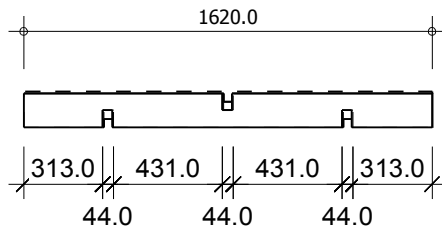

DOOR
850X1920

INSIDE DOOR
850X1920

DOUBLE WINDOW
1380X1050

WINDOW
700X1050

WINDOW
520X520

E.CER GITA 44mm

E.CER GITA 44mm

E.CER GITA 44mm

STORM BRACES

*Installation example.

VAULTS: B, F

VAULTS: D, E

No: 1
Pcs: 4
B/H: 44.0mm/135.0mm
L: 660.0mm

No: 2
Pcs: 4
B/H: 44.0mm/135.0mm
L: 1620.0mm

No: 3
Pcs: 2
B/H: 44.0mm/135.0mm
L: 2580.0mm

No: 4
Pcs: 2
B/H: 44.0mm/135.0mm
L: 2580.0mm

No: 5
Pcs: 2
B/H: 44.0mm/135.0mm
L: 3520.0mm

No: 6
Pcs: 2
B/H: 44.0mm/135.0mm
L: 3520.0mm

No: 7
Pcs: 2
B/H: 44.0mm/135.0mm
L: 4480.0mm

No: 8
Pcs: 2
B/H: 44.0mm/135.0mm
L: 4480.0mm

No: 9
Pcs: 2
B/H: 44.0mm/135.0mm
L: 5420.0mm

No: 10
Pcs: 2
B/H: 44.0mm/135.0mm
L: 5420.0mm

No: 11
Pcs: 2
B/H: 44.0mm/135.0mm
L: 5950.0mm

No: 12
Pcs: 2
B/H: 44.0mm/135.0mm
L: 5950.0mm

No: 13
Pcs: 14
B/H: 44.0mm/135.0mm
L: 264.0mm

No: 14
Pcs: 15
B/H: 44.0mm/135.0mm
L: 300.0mm