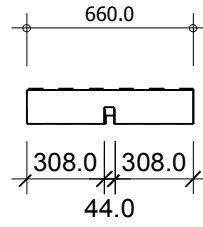

DOOR
850X1920

INSIDE DOOR
850X1920

DOUBLE WINDOW
1380X1050

WINDOW
700X1050

WINDOW
520X520

E.CER GITA 44mm

E.CER GITA 44mm

E.CER GITA 44mm

STORM BRACES

*Installation example.

VAULTS: B, F

VAULTS: D, E

No: 1
Pcs: 4
B/H: 44.0mm/135.0mm
L: 660.0mm

No: 2
Pcs: 4
B/H: 44.0mm/135.0mm
L: 1620.0mm

No: 3
Pcs: 2
B/H: 44.0mm/135.0mm
L: 2580.0mm

No: 4
Pcs: 2
B/H: 44.0mm/135.0mm
L: 2580.0mm

No: 5
Pcs: 2
B/H: 44.0mm/135.0mm
L: 3520.0mm

No: 6
Pcs: 2
B/H: 44.0mm/135.0mm
L: 3520.0mm

No: 7
Pcs: 2
B/H: 44.0mm/135.0mm
L: 4480.0mm

No: 8
Pcs: 2
B/H: 44.0mm/135.0mm
L: 4480.0mm

No: 9
Pcs: 2
B/H: 44.0mm/135.0mm
L: 5420.0mm

No: 10
Pcs: 2
B/H: 44.0mm/135.0mm
L: 5420.0mm

No: 11
Pcs: 2
B/H: 44.0mm/135.0mm
L: 5950.0mm

No: 12
Pcs: 2
B/H: 44.0mm/135.0mm
L: 5950.0mm

No: 13
Pcs: 14
B/H: 44.0mm/135.0mm
L: 264.0mm

No: 14
Pcs: 15
B/H: 44.0mm/135.0mm
L: 300.0mm