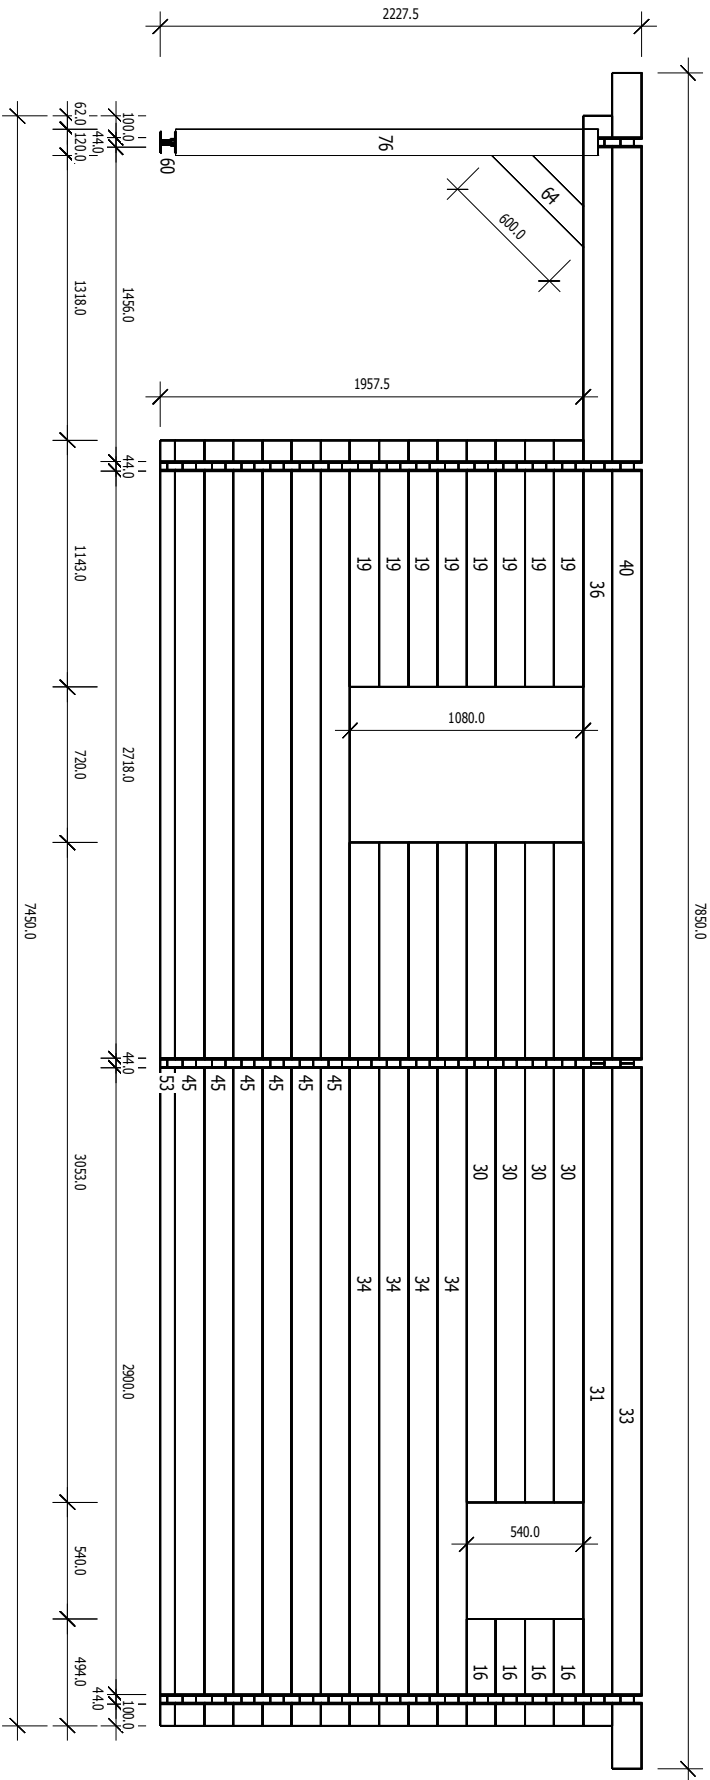

E.CER GITA 44mm

A