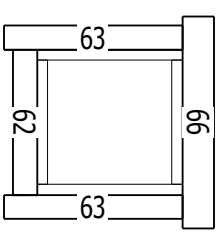

DOOR
850X1920

INSIDE DOOR
850X1920

DOUBLE WINDOW
1380X1050

WINDOW
700X1050

WINDOW
520X520

E.CER GITA 44mm

E.CER GITA 44mm

E.CER GITA 44mm

No: 5
Pcs: 2
B/H: 44.0mm/135.0mm
L: 3520.0mm

No: 6
Pcs: 2
B/H: 44.0mm/135.0mm
L: 3520.0mm

No: 7
Pcs: 2
B/H: 44.0mm/135.0mm
L: 4480.0mm

No: 8
Pcs: 2
B/H: 44.0mm/135.0mm
L: 4480.0mm

No: 9
Pcs: 2
B/H: 44.0mm/135.0mm
L: 5420.0mm

No: 10
Pcs: 2
B/H: 44.0mm/135.0mm
L: 5420.0mm

No: 11
Pcs: 2
B/H: 44.0mm/135.0mm
L: 5950.0mm

No: 12
Pcs: 2
B/H: 44.0mm/135.0mm
L: 5950.0mm

No: 13
Pcs: 14
B/H: 44.0mm/135.0mm
L: 264.0mm

No: 14
Pcs: 15
B/H: 44.0mm/135.0mm
L: 300.0mm

No: 15
Pcs: 28
B/H: 44.0mm/135.0mm
L: 437.0mm

No: 16
Pcs: 4
B/H: 44.0mm/135.0mm
L: 494.0mm

No: 17
Pcs: 14
B/H: 44.0mm/135.0mm
L: 565.0mm

No: 18
Pcs: 14
B/H: 44.0mm/135.0mm
L: 640.0mm

No: 19
Pcs: 8
B/H: 44.0mm/135.0mm
L: 1143.0mm