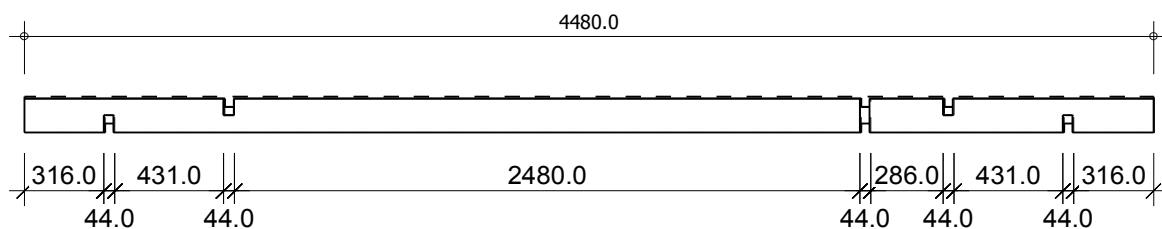

DOOR
850X1920

INSIDE DOOR
850X1920

DOUBLE WINDOW
1380X1050

WINDOW
700X1050

WINDOW
520X520

E.CER GITA 44mm

E.CER GITA 44mm

E.CER GITA 44mm

STORM BRACES

*Installation example.

VAULTS: B, F

VAULTS: D, E

No: 1
Pcs: 4
B/H: 44.0mm/135.0mm
L: 660.0mm

No: 2
Pcs: 4
B/H: 44.0mm/135.0mm
L: 1620.0mm

No: 3
Pcs: 2
B/H: 44.0mm/135.0mm
L: 2580.0mm

No: 4
Pcs: 2
B/H: 44.0mm/135.0mm
L: 2580.0mm

No: 5
Pcs: 2
B/H: 44.0mm/135.0mm
L: 3520.0mm

No: 6
Pcs: 2
B/H: 44.0mm/135.0mm
L: 3520.0mm

No: 7
Pcs: 2
B/H: 44.0mm/135.0mm
L: 4480.0mm

No: 8
Pcs: 2
B/H: 44.0mm/135.0mm
L: 4480.0mm

No: 9
Pcs: 2
B/H: 44.0mm/135.0mm
L: 5420.0mm

No: 10
Pcs: 2
B/H: 44.0mm/135.0mm
L: 5420.0mm

No: 11
Pcs: 2
B/H: 44.0mm/135.0mm
L: 5950.0mm

No: 12
Pcs: 2
B/H: 44.0mm/135.0mm
L: 5950.0mm

No: 13
Pcs: 14
B/H: 44.0mm/135.0mm
L: 264.0mm

No: 14
Pcs: 15
B/H: 44.0mm/135.0mm
L: 300.0mm