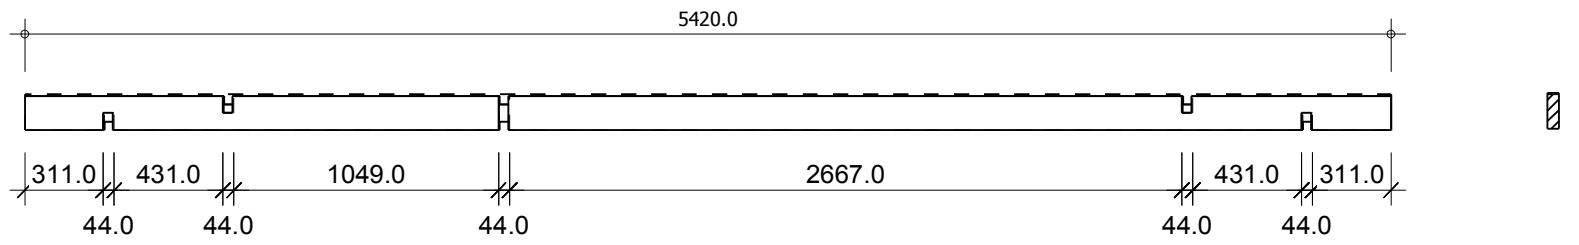

STORM BRACES

*Installation example.

VAULTS: B, F

VAULTS: D, E

No: 1
Pcs: 4
B/H: 44.0mm/135.0mm
L: 660.0mm

No: 2
Pcs: 4
B/H: 44.0mm/135.0mm
L: 1620.0mm

No: 3
Pcs: 2
B/H: 44.0mm/135.0mm
L: 2580.0mm

No: 4
Pcs: 2
B/H: 44.0mm/135.0mm
L: 2580.0mm

No: 5
Pcs: 2
B/H: 44.0mm/135.0mm
L: 3520.0mm

No: 6
Pcs: 2
B/H: 44.0mm/135.0mm
L: 3520.0mm

No: 7
Pcs: 2
B/H: 44.0mm/135.0mm
L: 4480.0mm

No: 8
Pcs: 2
B/H: 44.0mm/135.0mm
L: 4480.0mm

No: 9
Pcs: 2
B/H: 44.0mm/135.0mm
L: 5420.0mm

No: 10
Pcs: 2
B/H: 44.0mm/135.0mm
L: 5420.0mm

No: 11
Pcs: 2
B/H: 44.0mm/135.0mm
L: 5950.0mm

No: 12
Pcs: 2
B/H: 44.0mm/135.0mm
L: 5950.0mm

No: 13
Pcs: 14
B/H: 44.0mm/135.0mm
L: 264.0mm

No: 14
Pcs: 15
B/H: 44.0mm/135.0mm
L: 300.0mm

No: 15
Pcs: 28
B/H: 44.0mm/135.0mm
L: 437.0mm

No: 16
Pcs: 4
B/H: 44.0mm/135.0mm
L: 494.0mm

No: 17
Pcs: 14
B/H: 44.0mm/135.0mm
L: 565.0mm

No: 18
Pcs: 14
B/H: 44.0mm/135.0mm
L: 640.0mm

No: 19
Pcs: 8
B/H: 44.0mm/135.0mm
L: 1143.0mm