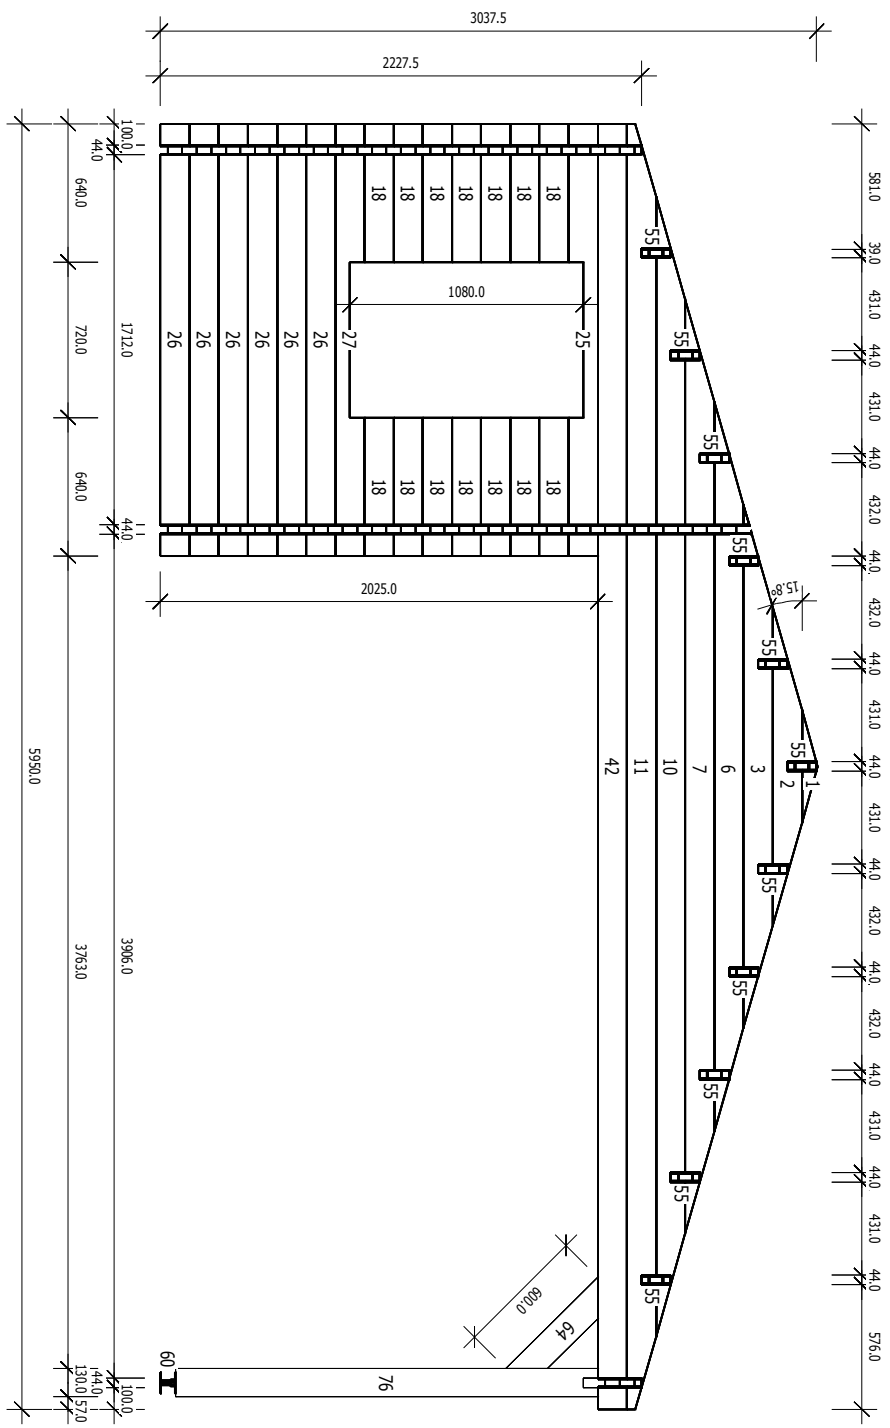

E.CER GITA 44mm

B