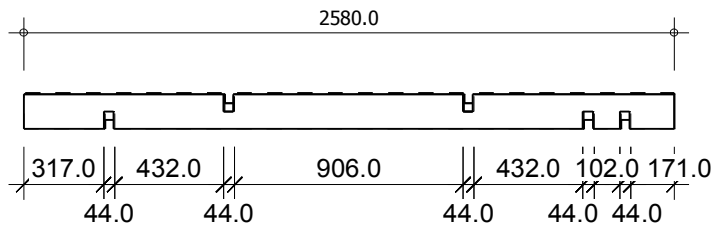

DOOR
850X1920

INSIDE DOOR
850X1920

DOUBLE WINDOW
1380X1050

WINDOW
700X1050

WINDOW
520X520

E.CER GITA 44mm

E.CER GITA 44mm

E.CER GITA 44mm

STORM BRACES

*Installation example.

VAULTS: B, F

VAULTS: D, E

No: 1
Pcs: 4
B/H: 44.0mm/135.0mm
L: 660.0mm

No: 2
Pcs: 4
B/H: 44.0mm/135.0mm
L: 1620.0mm

No: 3
Pcs: 2
B/H: 44.0mm/135.0mm
L: 2580.0mm

No: 4
Pcs: 2
B/H: 44.0mm/135.0mm
L: 2580.0mm

No: 5
Pcs: 2
B/H: 44.0mm/135.0mm
L: 3520.0mm

No: 6
Pcs: 2
B/H: 44.0mm/135.0mm
L: 3520.0mm

No: 7
Pcs: 2
B/H: 44.0mm/135.0mm
L: 4480.0mm

No: 8
Pcs: 2
B/H: 44.0mm/135.0mm
L: 4480.0mm

No: 9
Pcs: 2
B/H: 44.0mm/135.0mm
L: 5420.0mm

No: 10
Pcs: 2
B/H: 44.0mm/135.0mm
L: 5420.0mm

No: 11
Pcs: 2
B/H: 44.0mm/135.0mm
L: 5950.0mm

No: 12
Pcs: 2
B/H: 44.0mm/135.0mm
L: 5950.0mm

No: 13
Pcs: 14
B/H: 44.0mm/135.0mm
L: 264.0mm

No: 14
Pcs: 15
B/H: 44.0mm/135.0mm
L: 300.0mm