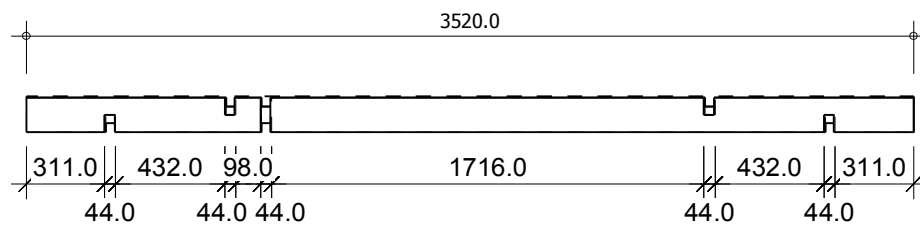

DOOR
850X1920

INSIDE DOOR
850X1920

DOUBLE WINDOW
1380X1050

WINDOW
700X1050

WINDOW
520X520

E.CER GITA 44mm

E.CER GITA 44mm

E.CER GITA 44mm

STORM BRACES

*Installation example.

VAULTS: B, F

VAULTS: D, E

No: 1
Pcs: 4
B/H: 44.0mm/135.0mm
L: 660.0mm

No: 2
Pcs: 4
B/H: 44.0mm/135.0mm
L: 1620.0mm

No: 3
Pcs: 2
B/H: 44.0mm/135.0mm
L: 2580.0mm

No: 4
Pcs: 2
B/H: 44.0mm/135.0mm
L: 2580.0mm

No: 5
Pcs: 2
B/H: 44.0mm/135.0mm
L: 3520.0mm

No: 6
Pcs: 2
B/H: 44.0mm/135.0mm
L: 3520.0mm

No: 7
Pcs: 2
B/H: 44.0mm/135.0mm
L: 4480.0mm

No: 8
Pcs: 2
B/H: 44.0mm/135.0mm
L: 4480.0mm

No: 9
Pcs: 2
B/H: 44.0mm/135.0mm
L: 5420.0mm

No: 10
Pcs: 2
B/H: 44.0mm/135.0mm
L: 5420.0mm

No: 11
Pcs: 2
B/H: 44.0mm/135.0mm
L: 5950.0mm

No: 12
Pcs: 2
B/H: 44.0mm/135.0mm
L: 5950.0mm

No: 13
Pcs: 14
B/H: 44.0mm/135.0mm
L: 264.0mm

No: 14
Pcs: 15
B/H: 44.0mm/135.0mm
L: 300.0mm