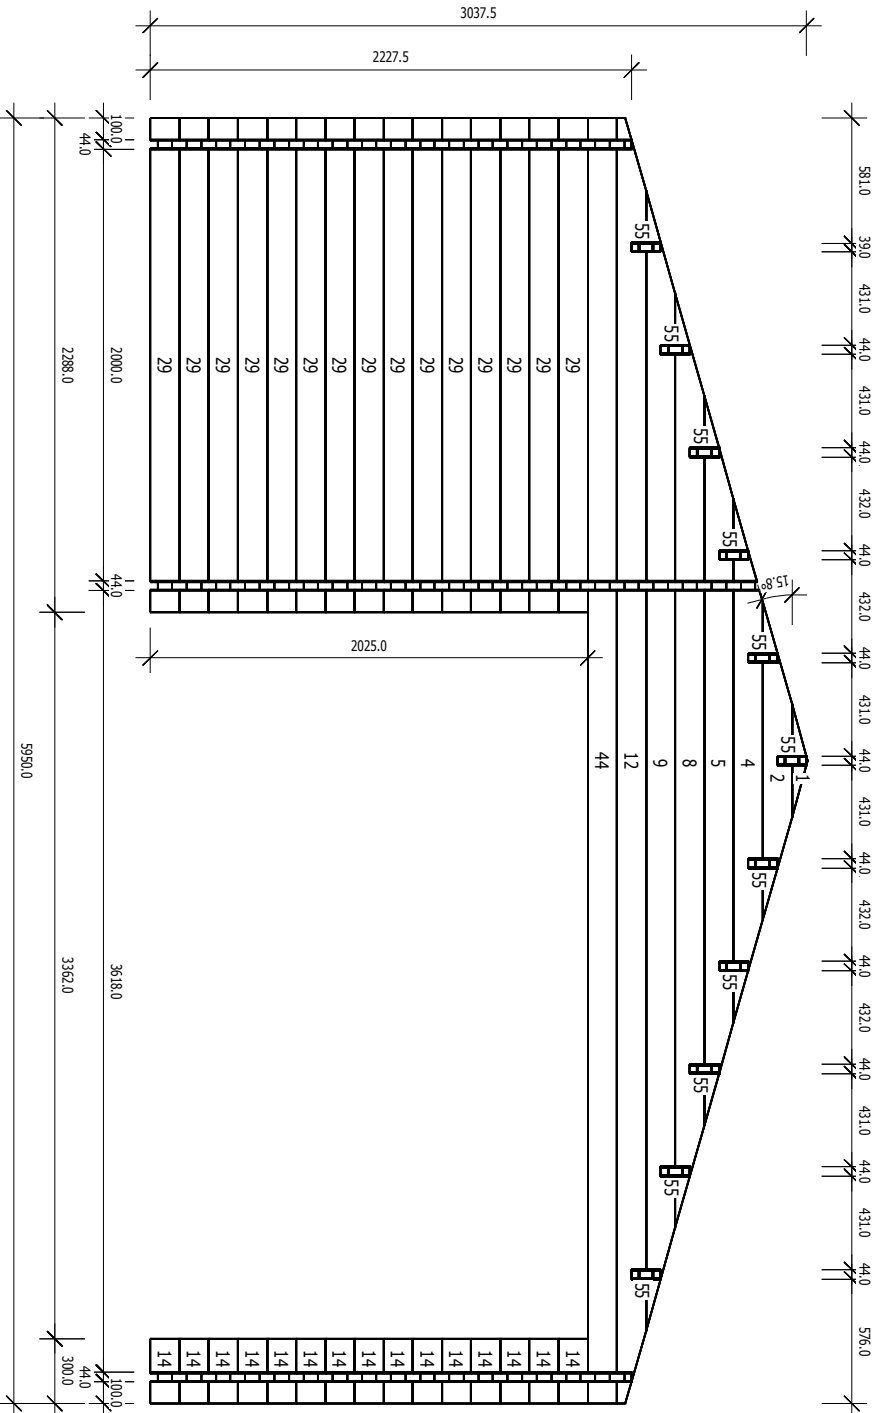

E.CER GITA 44mm

E