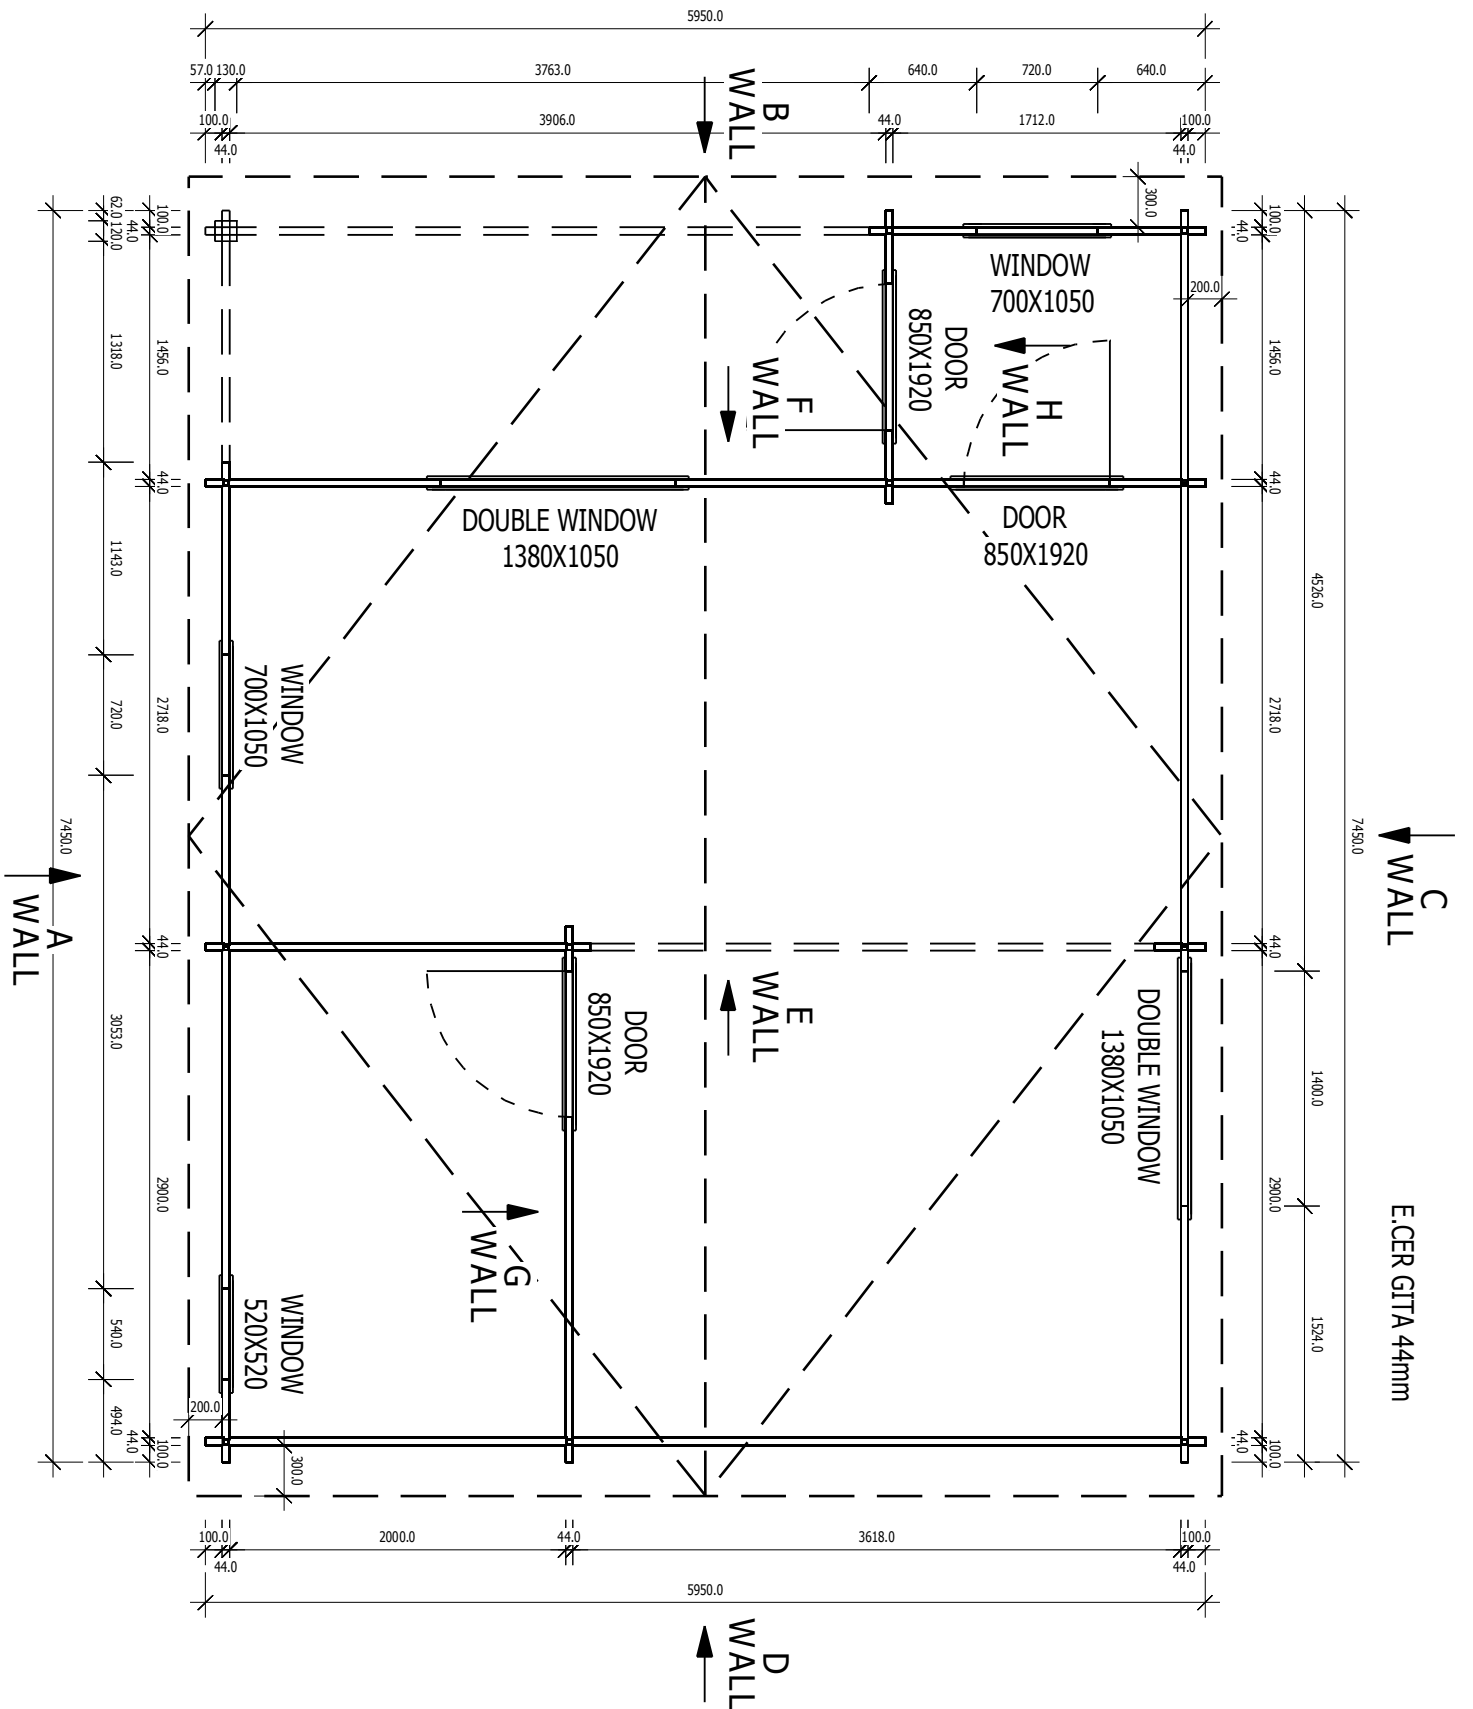

RAFTERS

E.CER GITA 44mm

BASE FRAME

E.CER GITA 44mm

FLOORING

 Part No. 90 length 6 meters

E.CER GITA 44mm

DOOR, WINDOW CASINGS

No: 5
Pcs: 2
B/H: 44.0mm/135.0mm
L: 3520.0mm

No: 6
Pcs: 2
B/H: 44.0mm/135.0mm
L: 3520.0mm

No: 7
Pcs: 2
B/H: 44.0mm/135.0mm
L: 4480.0mm

No: 8
Pcs: 2
B/H: 44.0mm/135.0mm
L: 4480.0mm

No: 9
Pcs: 2
B/H: 44.0mm/135.0mm
L: 5420.0mm

No: 15
Pcs: 28
B/H: 44.0mm/135.0mm
L: 437.0mm

No: 16
Pcs: 4
B/H: 44.0mm/135.0mm
L: 494.0mm

No: 17
Pcs: 14
B/H: 44.0mm/135.0mm
L: 565.0mm

No: 18
Pcs: 14
B/H: 44.0mm/135.0mm
L: 640.0mm

No: 19
Pcs: 8
B/H: 44.0mm/135.0mm
L: 1143.0mm

No: 20
Pcs: 7
B/H: 44.0mm/135.0mm
L: 1397.0mm

No: 21
Pcs: 8
B/H: 44.0mm/135.0mm
L: 1524.0mm

No: 22
Pcs: 3
B/H: 44.0mm/135.0mm
L: 1622.0mm

No: 23
Pcs: 7
B/H: 44.0mm/135.0mm
L: 1718.0mm

No: 24
Pcs: 5
B/H: 44.0mm/135.0mm
L: 1744.0mm